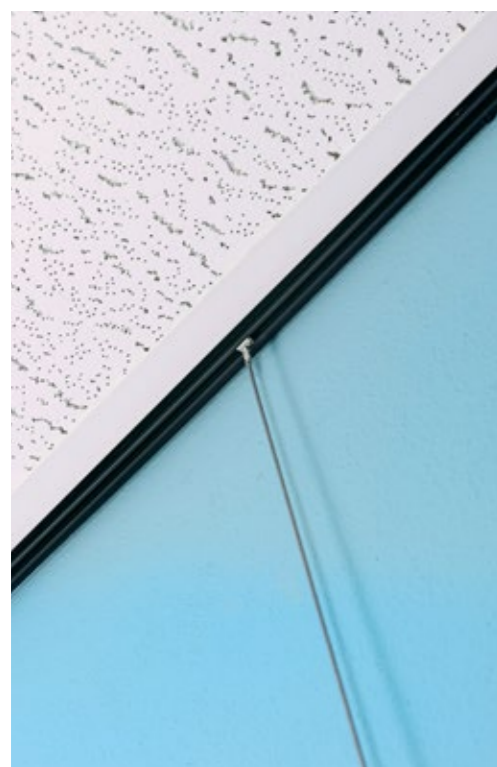

Ceiling rails

Description	Dimensions	Article number
Clip rail, ceiling mounted, white	150 x 3.5 cm	14010.102
Ceiling rail set, black	150 x 1.5 cm	14010.101

1. **Clip Rail set, ceiling mounted, white**
2. White aluminium wall-mounted rail to hang small whiteboards and pictures
   - With space to conceal cables
   - The set consists of two 1.5 metre rails and includes suspension materials
   - Excludes whiteboard and suspension cables (suspension cables: see p. 147)

1. **Ceiling rail set, black**
2. Black aluminium ceiling rail to hang small whiteboards and pictures
   - For mounting on the side bar of a suspended ceiling
   - The set consists of two 1.5 metre rails and includes suspension materials
   - Excludes whiteboard and suspension cables (suspension cables: see p. 147)