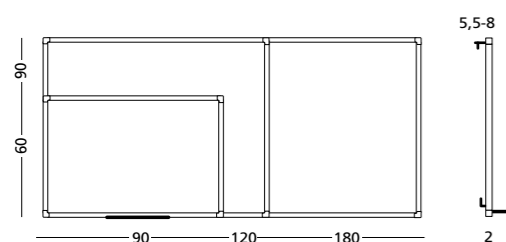

PartnerLine Rail whiteboard, white enamel

- Writing surface of white enamelled steel, fused at 800°C
- Suitable for very intensive and long-term use
- Lightweight board
- White PartnerLine frame with white plastic corner pieces
- Includes 30 cm pen tray and rail mounting adapter set
- Magnetic, dry wipe
- PartnerLine Rail (p. 146 - 147) needs to be ordered separately

Dimensions	Article number
90x180 cm	11106.100
90x120 cm	11106.101
60x90 cm	11106.102

PartnerLine Rail pinboard, Camira

- Pinboard surface of 100% recycled, high-quality Camira fabric
- The Camira fabric is colourfast, durable, anti-lint, flame-resistant, washable and environmentally friendly
- Suitable for very intensive and long-term use
- Lightweight board
- White PartnerLine frame with white plastic corner pieces
- Includes rail mounting adapter set
- PartnerLine Rail (p. 146 - 147) needs to be ordered separately

Surface	Dimensions	Article number
Camira Blue-Purple (AK007)	90 x 180 cm	11207.114
	90 x 120 cm	11207.113
	60 x 90 cm	11207.112
Camira Dark Grey (AK019)	90 x 180 cm	11207.117
	90 x 120 cm	11207.116
	60 x 90 cm	11207.115

PartnerLine Rail, double

Dimensions
240 x 8 cm

Article number
12105.100

- Aluminium wall-rail system, white, 240 cm long, double version
- The boards can be hung at two different depths, enabling them to be slid in front or behind each other
- With paper clamp at the bottom edge, along the entire width of the rail
- Several rails can be joined together with the connecting piece
- Can be cut to size
- Can be mounted 'round the corner' using the the 90° corner piece (p. 155)
- Includes adapter set, paper clamp rollers, end caps, connecting piece, cover strip and mounting materials