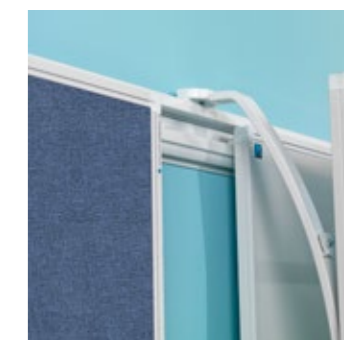

PartnerLine Rail whiteboard, white enamel

- Writing surface of white enamelled steel, fused at 800°C
- Suitable for very intensive and long-term use
- Lightweight board
- White PartnerLine frame with white plastic corner pieces
- Includes 30 cm pen tray and rail mounting adapter set
- Magnetic, dry wipe
- PartnerLine Rail (p. 146 - 147) needs to be ordered separately

Dimensions	Article number
90x180 cm	11106.100
90x120 cm	11106.101
60x90 cm	11106.102

PartnerLine Rail pinboard, Camira

- Pinboard surface of 100% recycled, high-quality Camira fabric
- The Camira fabric is colourfast, durable, anti-lint, flame-resistant, washable and environmentally friendly
- Suitable for very intensive and long-term use
- Lightweight board
- White PartnerLine frame with white plastic corner pieces
- Includes rail mounting adapter set
- PartnerLine Rail (p. 146 - 147) needs to be ordered separately

- Clip Rail set, ceiling mounted, white**
- White aluminium wall-mounted rail to hang small whiteboards and pictures
 - With space to conceal cables
 - The set consists of two 1.5 metre rails and includes suspension materials
 - Excludes whiteboard and suspension cables (suspension cables: see p. 147)

- Ceiling rail set, black**
- Black aluminium ceiling rail to hang small whiteboards and pictures
 - For mounting on the side bar of a suspended ceiling
 - The set consists of two 1.5 metre rails and includes suspension materials
 - Excludes whiteboard and suspension cables (suspension cables: see p. 147)