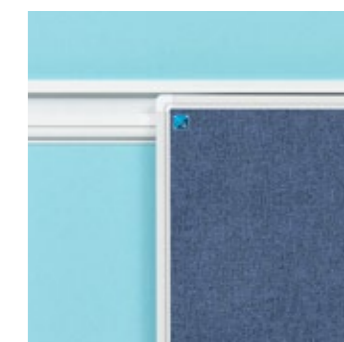

Rail system

PartnerLine rail systems are multifunctional and the ideal solution for designing your presentation options in a flexible, versatile and entirely customisable way. The boards have a white lacquered frame with white plastic corner pieces.

PartnerLine Rail whiteboard, white enamel

- Writing surface of white enamelled steel, fused at 800°C
- Suitable for very intensive and long-term use
- Lightweight board
- White PartnerLine frame with white plastic corner pieces
- Includes 30 cm pen tray and rail mounting adapter set
- Magnetic, dry wipe
- PartnerLine Rail (p. 146 - 147) needs to be ordered separately

Dimensions	Article number
90x180 cm	11106.100
90x120 cm	11106.101
60x90 cm	11106.102

PartnerLine Rail pinboard, Camira

- Pinboard surface of 100% recycled, high-quality Camira fabric
- The Camira fabric is colourfast, durable, anti-lint, flame-resistant, washable and environmentally friendly
- Suitable for very intensive and long-term use
- Lightweight board
- White PartnerLine frame with white plastic corner pieces
- Includes rail mounting adapter set
- PartnerLine Rail (p. 146 - 147) needs to be ordered separately

- Clip Rail set, ceiling mounted, white**
- White aluminium wall-mounted rail to hang small whiteboards and pictures
 - With space to conceal cables
 - The set consists of two 1.5 metre rails and includes suspension materials
 - Excludes whiteboard and suspension cables (suspension cables: see p. 147)