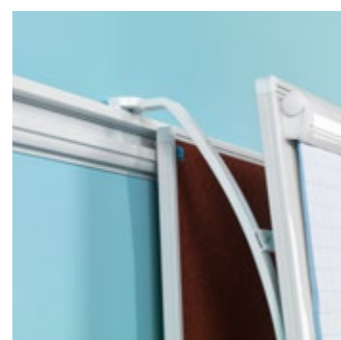

PartnerLine Rail, double

Dimensions
240 x 8 cm

Article number
12105.100

- Aluminium wall-rail system, white, 240 cm long, double version
- The boards can be hung at two different depths, enabling them to be slid in front or behind each other
- With paper clamp at the bottom edge, along the entire width of the rail
- Several rails can be joined together with the connecting piece
- Can be cut to size
- Can be mounted 'round the corner' using the the 90° corner piece (p. 155)
- Includes adapter set, paper clamp rollers, end caps, connecting piece, cover strip and mounting materials