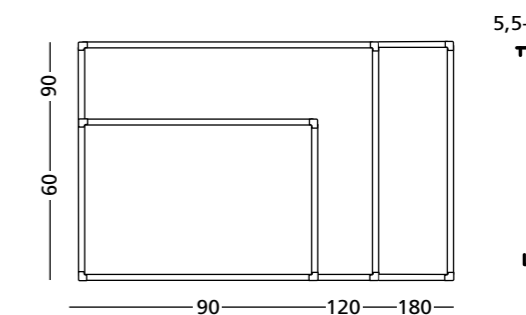

PartnerLine Rail whiteboard, white enamel

- Writing surface of white enamelled steel, fused at 800°C
- Suitable for very intensive and long-term use
- Lightweight board
- White PartnerLine frame with white plastic corner pieces
- Includes 30 cm pen tray and rail mounting adapter set
- Magnetic, dry wipe
- PartnerLine Rail (p. 146 - 147) needs to be ordered separately

Dimensions	Article number
90x180 cm	11106.100
90x120 cm	11106.101
60x90 cm	11106.102

PartnerLine Rail pinboard, Camira

- Pinboard surface of 100% recycled, high-quality Camira fabric
- The Camira fabric is colourfast, durable, anti-lint, flame-resistant, washable and environmentally friendly
- Suitable for very intensive and long-term use
- Lightweight board
- White PartnerLine frame with white plastic corner pieces
- Includes rail mounting adapter set
- PartnerLine Rail (p. 146 - 147) needs to be ordered separately

Surface	Dimensions	Article number
Camira Blue-Purple (AK007)	90 x 180 cm	11207.114
	90 x 120 cm	11207.113
	60 x 90 cm	11207.112
Camira Dark Grey (AK019)	90 x 180 cm	11207.117
	90 x 120 cm	11207.116
	60 x 90 cm	11207.115

PartnerLine Rail, double

Dimensions
240 x 8 cm

Article number
12105.100

- Aluminium wall-rail system, white, 240 cm long, double version
- The boards can be hung at two different depths, enabling them to be slid in front or behind each other
- With paper clamp at the bottom edge, along the entire width of the rail
- Several rails can be joined together with the connecting piece
- Can be cut to size
- Can be mounted 'round the corner' using the the 90° corner piece (p. 155)
- Includes adapter set, paper clamp rollers, end caps, connecting piece, cover strip and mounting materials