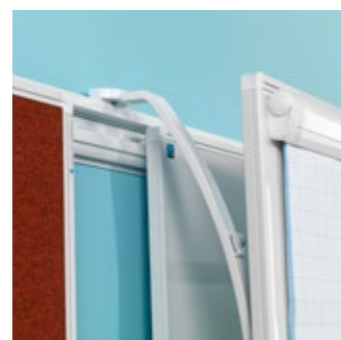

Rail system

PartnerLine rail systems are multifunctional and the ideal solution for designing your presentation options in a flexible, versatile and entirely customisable way. The boards have a white lacquered frame with white plastic corner pieces.

PartnerLine Rail whiteboard, white enamel

- Writing surface of white enamelled steel, fused at 800°C
- Suitable for very intensive and long-term use
- Lightweight board
- White PartnerLine frame with white plastic corner pieces
- Includes 30 cm pen tray and rail mounting adapter set
- Magnetic, dry wipe
- PartnerLine Rail (p. 146 - 147) needs to be ordered separately

Dimensions	Article number
90x180 cm	11106.100
90x120 cm	11106.101
60x90 cm	11106.102

PartnerLine Rail pinboard, Camira

- Pinboard surface of 100% recycled, high-quality Camira fabric
- The Camira fabric is colourfast, durable, anti-lint, flame-resistant, washable and environmentally friendly
- Suitable for very intensive and long-term use
- Lightweight board
- White PartnerLine frame with white plastic corner pieces
- Includes rail mounting adapter set
- PartnerLine Rail (p. 146 - 147) needs to be ordered separately

- Clip Rail set, ceiling mounted, white**
- White aluminium wall-mounted rail to hang small whiteboards and pictures
 - With space to conceal cables
 - The set consists of two 1.5 metre rails and includes suspension materials
 - Excludes whiteboard and suspension cables (suspension cables: see p. 147)