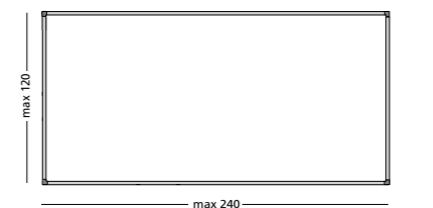

- Pinboard surface of 100% recycled, high-quality Camira fabric
- The Camira fabric is colourfast, durable, anti-lint, flame-resistant, washable and environmentally friendly
- Suitable for normal to fairly intensive use
- Anodised aluminium frame with plastic corner pieces
- Mounting materials included

Dimensions	Article number		
	Dark pink AK013	Orange-red AK015	Dark grey AK019
120 x 240 cm	11501.066	11501.086	11501.106
120 x 180 cm	11501.065	11501.085	11501.105
90 x 180 cm	11501.064	11501.084	11501.104
90 x 120 cm	11501.063	11501.083	11501.103
60 x 90 cm	11501.062	11501.082	11501.102
45 x 60 cm	11501.061	11501.081	11501.101

Dimensions (customised) 120 x 240 cm
Other sizes and colours 11501.999 + size + colour code