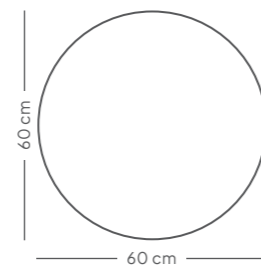

- Bulletin (cork linoleum) pin surface
- Bulletin is made entirely of natural materials, of which 45% are recycled.
- Thanks to its self-healing properties the pin holes seal themselves, which makes the board suitable for intensive use.
- The pinboard surface has bacteriostatic properties.
- Frameless
- Including magnetic mounting system