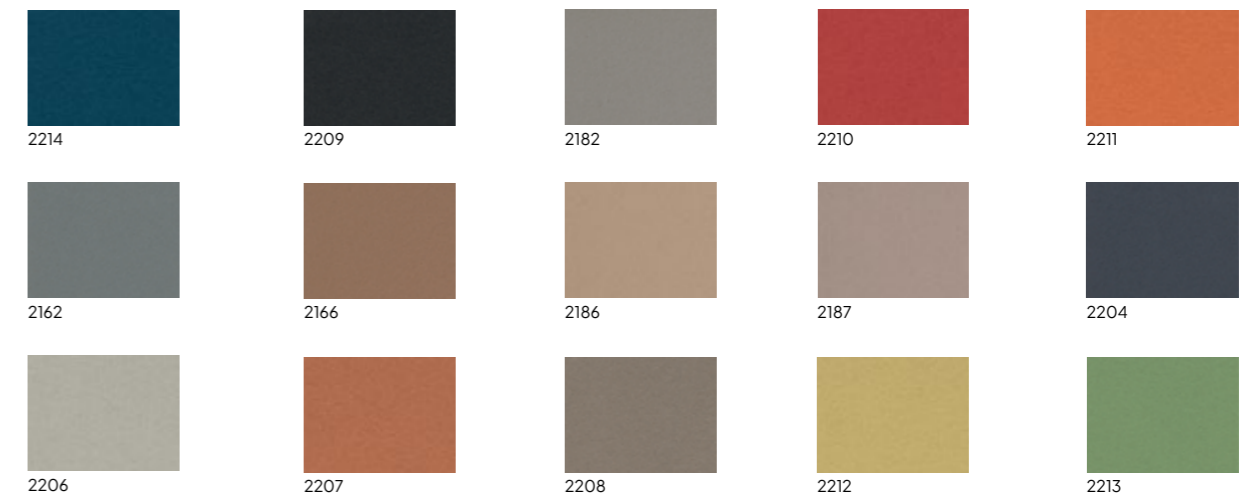

2 - Bulletin Bulletin is made entirely of natural materials, of which 45% are recycled. Bulletin is widely used in education because of its highly bacteriostatic properties. In addition, the material is self-healing, so pin holes seal themselves.