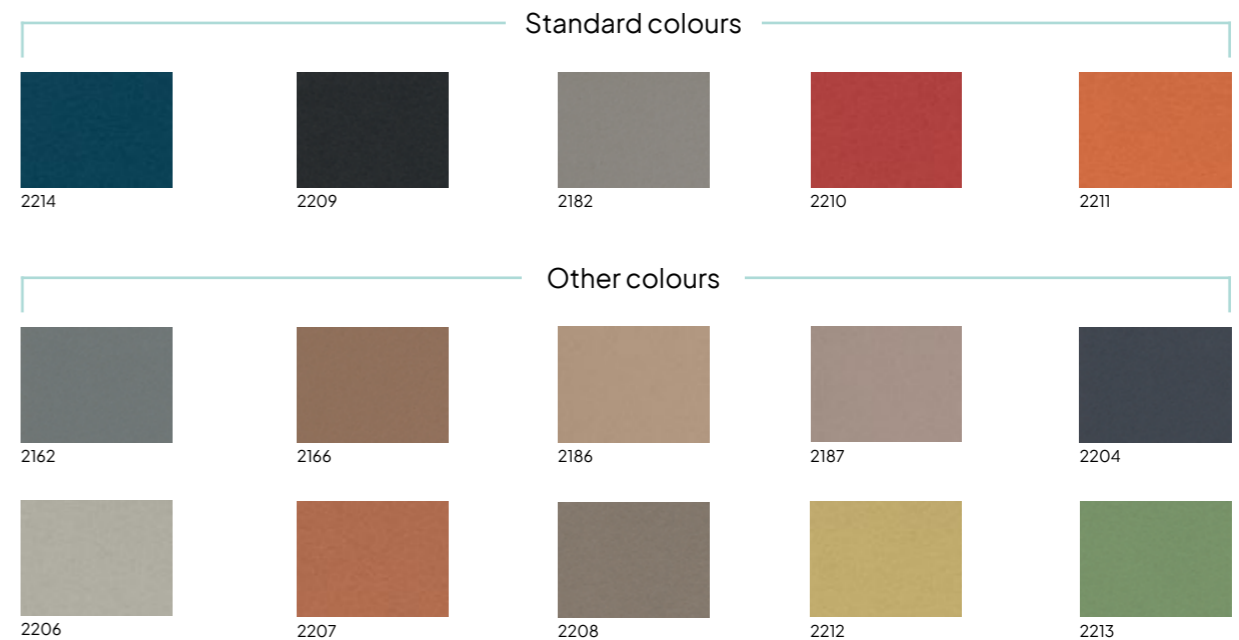

Made of wood from responsibly managed forests

Bulletin is made of linseed oil, natural cork and pine resin, among other things.

Dimensions	Article number				
	Grey	Blue	Black	Red	Orange
120 x 300 cm	11204.126	11204.320	11204.300	11204.340	11204.360
120 x 240 cm	11204.120	11204.321	11204.301	11204.341	11204.361
120 x 180 cm	11204.121	11204.322	11204.302	11204.342	11204.362
90 x 180 cm	11204.122	11204.323	11204.303	11204.343	11204.363
90 x 120 cm	11204.123	11204.324	11204.304	11204.344	11204.364
60 x 90 cm	11204.124	11204.325	11204.305	11204.345	11204.365
45 x 60 cm	11204.125	11204.326	11204.306	11204.346	11204.366

Pinboard Bulletin, Softline 16 mm

- Bulletin (cork linoleum) pin surface
- Bulletin is made entirely of natural materials, of which 45% are recycled.
- Thanks to its self-healing properties the pin holes seal themselves, which makes the board suitable for intensive use.
- The pinboard surface has bacteriostatic properties.
- Anodised aluminium frame with plastic corner pieces
- Mounting materials included

Dimensions	Other colours
120 x 300 cm	11204.390 + colour code
120 x 240 cm	11204.391 + colour code
120 x 180 cm	11204.392 + colour code
90 x 180 cm	11204.393 + colour code
90 x 120 cm	11204.394 + colour code
60 x 90 cm	11204.395 + colour code
45 x 60 cm	11204.396 + colour code