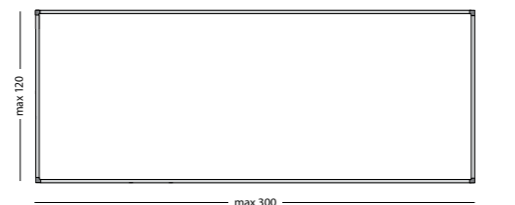

Made of wood from responsibly managed forests

Bulletin is made of linseed oil, natural cork and pine resin, among other things.

Dimensions	Article number				
	Grey	Blue	Black	Red	Orange
120 x 300 cm	11204.126	11204.320	11204.300	11204.340	11204.360
120 x 240 cm	11204.120	11204.321	11204.301	11204.341	11204.361
120 x 180 cm	11204.121	11204.322	11204.302	11204.342	11204.362
90 x 180 cm	11204.122	11204.323	11204.303	11204.343	11204.363
90 x 120 cm	11204.123	11204.324	11204.304	11204.344	11204.364
60 x 90 cm	11204.124	11204.325	11204.305	11204.345	11204.365
45 x 60 cm	11204.125	11204.326	11204.306	11204.346	11204.366

Pinboard Bulletin, Softline 16 mm

- Bulletin (cork linoleum) pin surface
- Bulletin is made entirely of natural materials, of which 45% are recycled.
- Thanks to its self-healing properties the pin holes seal themselves, which makes the board suitable for intensive use.
- The pinboard surface has bacteriostatic properties.
- Anodised aluminium frame with plastic corner pieces
- Mounting materials included

Dimensions	Other colours
120 x 300 cm	11204.390 + colour code
120 x 240 cm	11204.391 + colour code
120 x 180 cm	11204.392 + colour code
90 x 180 cm	11204.393 + colour code
90 x 120 cm	11204.394 + colour code
60 x 90 cm	11204.395 + colour code
45 x 60 cm	11204.396 + colour code