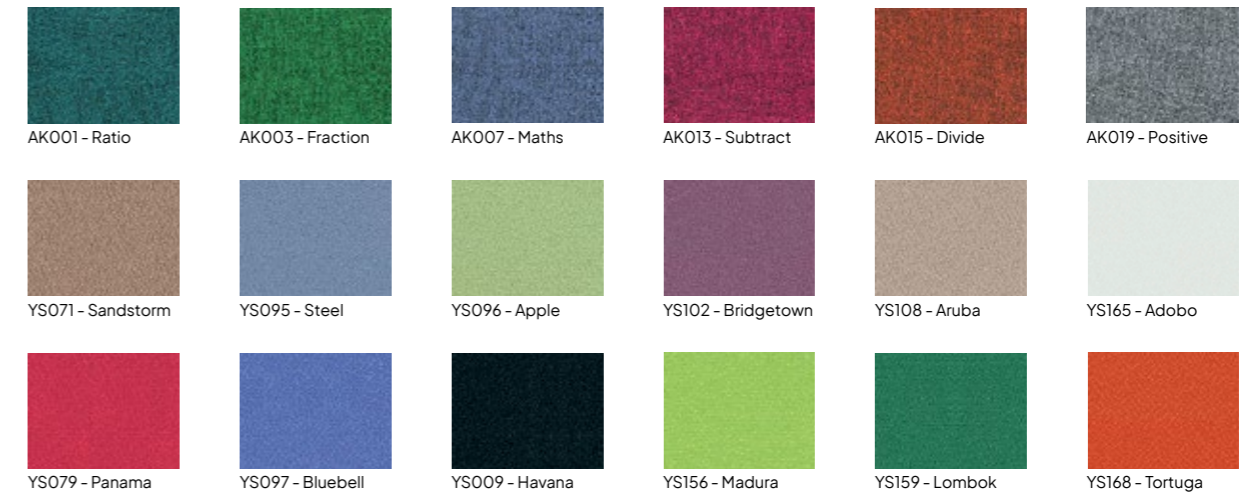

Surfaces	162
Softline 16 mm	166
Frameless pinboards	174
Softline 16 mm Combi	180

Surfaces

1 - Camira Camira is one of the most commonly used fabrics in office furnishing. It is used for office chairs, amongst others. Smit Visual uses Camira fabric as a finish for Camira pin boards. We carry no fewer than 18 colours and other colours are available on request.

Article number	Colour code (see p. 173)	Diameter
11601.201	2182	60 cm
11601.204	2187	60 cm
11601.207	2166	60 cm
11601.211	2209	60 cm
11601.214	2162	60 cm
11601.217	2204	60 cm
11601.221	2214	60 cm
11601.224	2206	60 cm
11601.227	2208	60 cm
11601.231	2210	60 cm
11601.234	2212	60 cm
11601.237	2213	60 cm
11601.241	2211	60 cm
11601.244	2207	60 cm
11601.247	2186	60 cm

Article number	Colour code (see p. 173)	Diameter
11601.301	2182	60 cm
11601.304	2187	60 cm
11601.307	2166	60 cm
11601.311	2209	60 cm
11601.314	2162	60 cm
11601.317	2204	60 cm
11601.321	2214	60 cm
11601.324	2206	60 cm
11601.327	2208	60 cm
11601.331	2210	60 cm
11601.334	2212	60 cm
11601.337	2213	60 cm
11601.341	2211	60 cm
11601.344	2207	60 cm
11601.347	2186	60 cm

Size	Article number				
	Grey	Black	Red	Blue	Orange
120x200 cm	2182	2209	2210	2214	2211
60x200 cm	11601.403	11601.413	11601.423	11601.433	11601.443
120x180 cm	11601.404	11601.414	11601.424	11601.434	11601.444
90x120 cm	11601.402	11601.412	11601.422	11601.432	11601.442
60x120 cm	11601.401	11601.411	11601.421	11601.431	11601.441
60x90 cm	11601.400	11601.410	11601.420	11601.430	11601.440