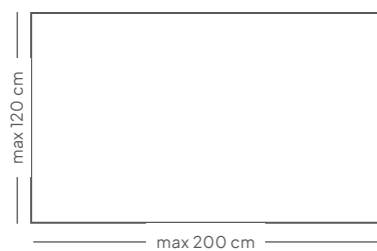

Prikbord bulletin, Float, frameless

- Bulletin (cork linoleum) pin surface
- Bulletin is made entirely of natural materials, of which 45% are recycled.
- Thanks to its self-healing properties the pin holes seal themselves, which makes the board suitable for intensive use.
- The pinboard surface has bacteriostatic properties.
- Frameless
- The slanted sides of this pin board make the panel seem to float in front of the wall.
- Including mounting materials.
- Can be mounted both horizontally as well as vertically.