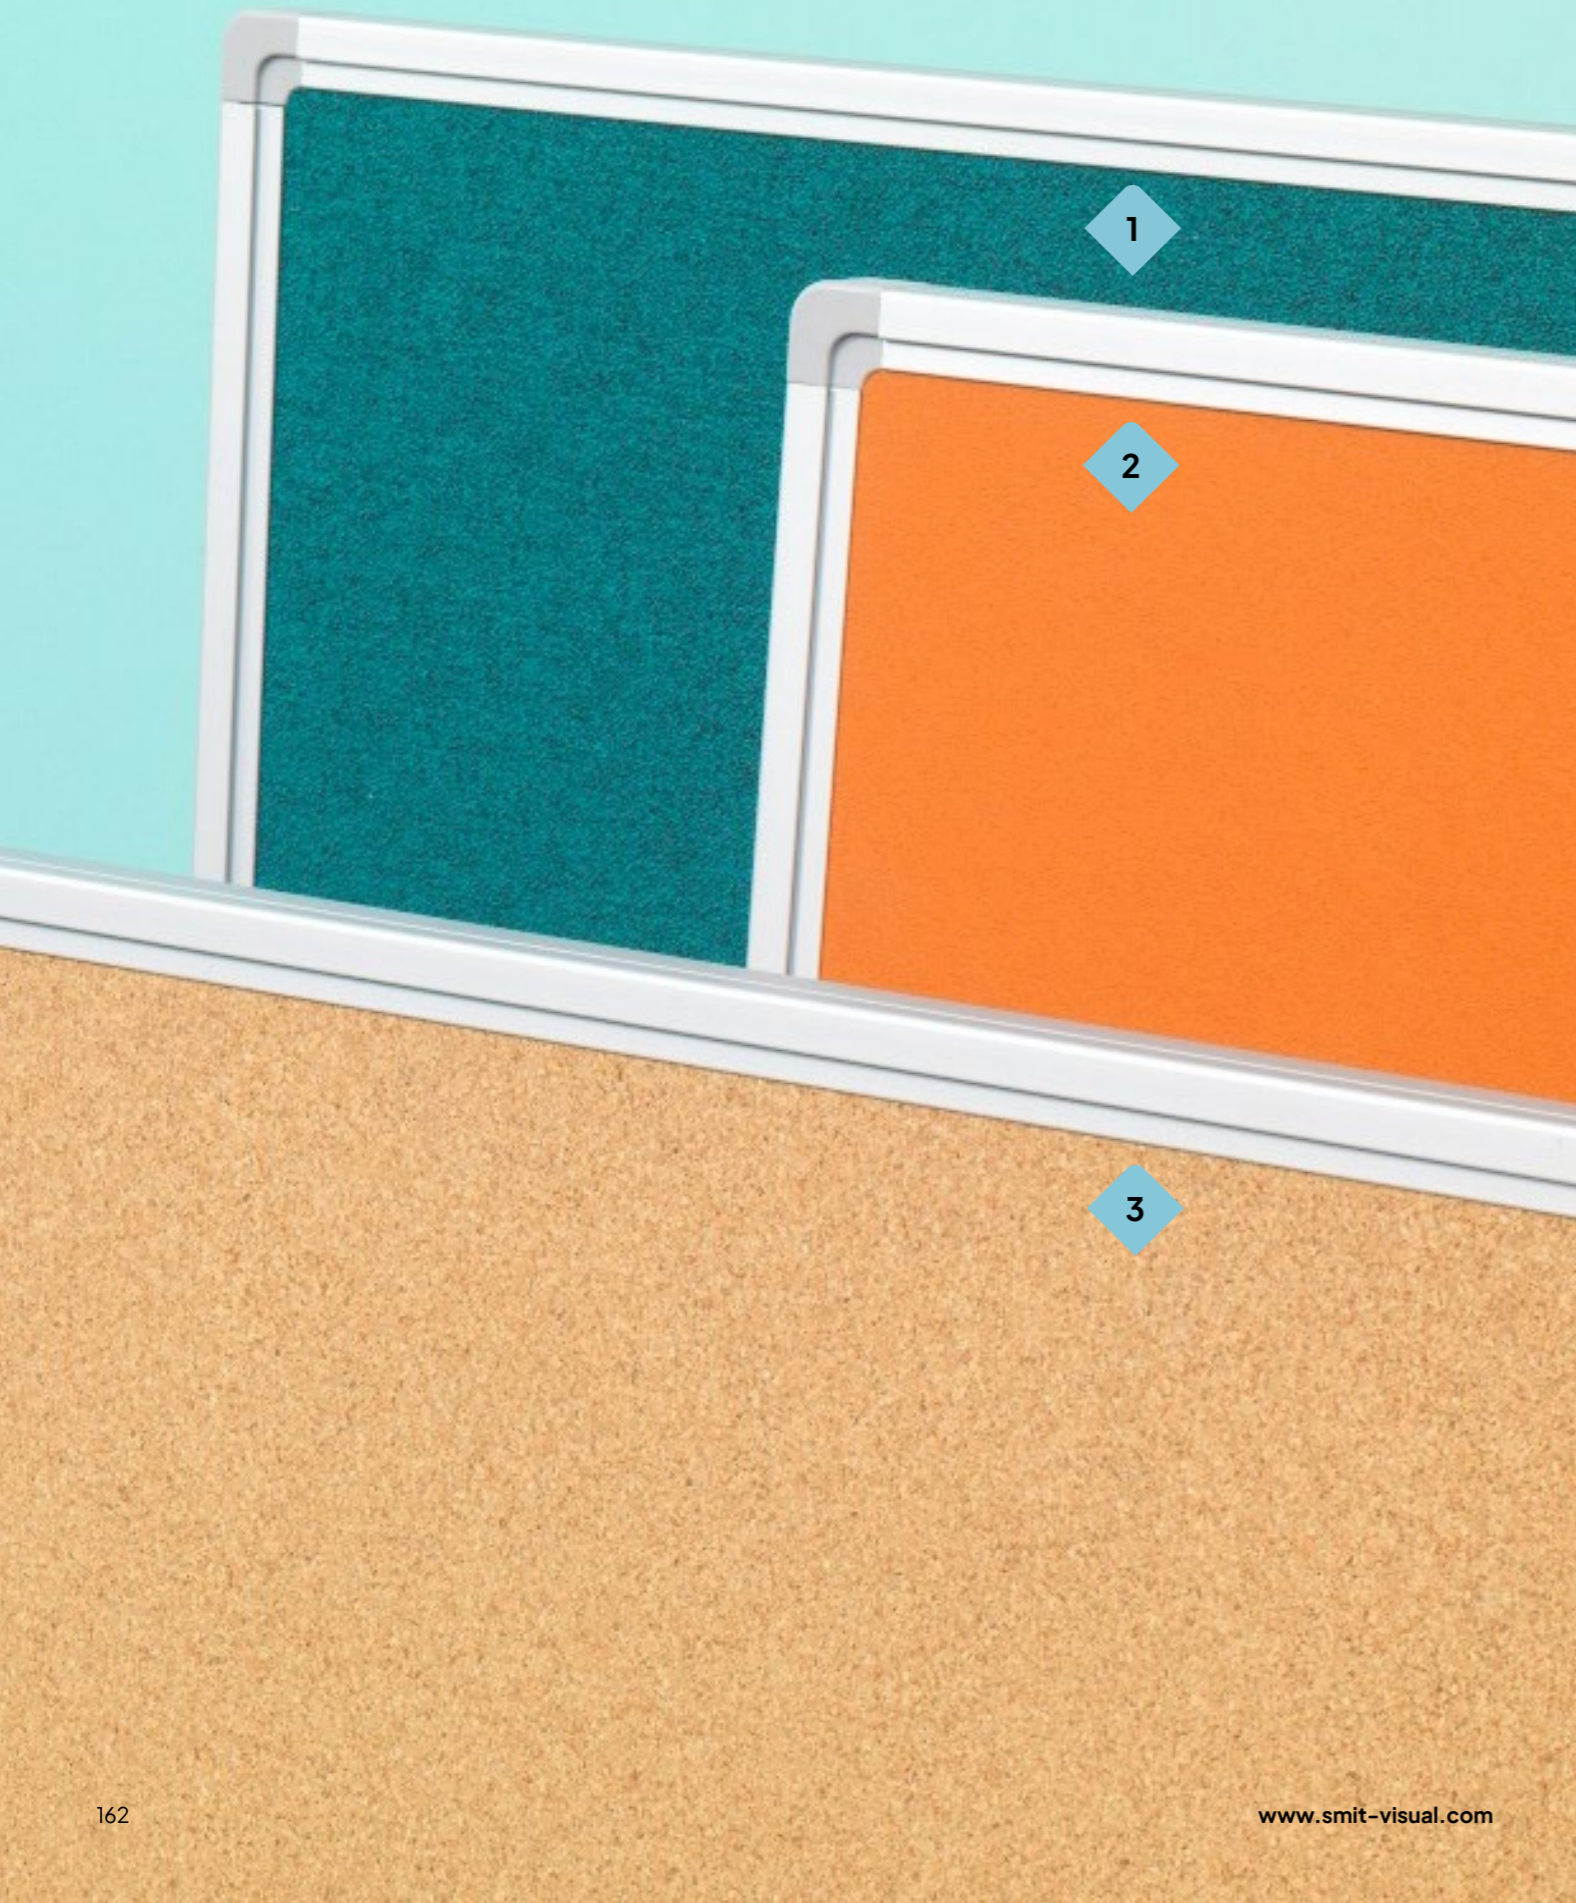

Surfaces

1 - Camira Camira is one of the most commonly used fabrics in office furnishing. It is used for office chairs, amongst others. Smit Visual uses Camira fabric as a finish for Camira pin boards. We carry no fewer than 18 colours and other colours are available on request.

2 - Bulletin Bulletin is made entirely of natural materials, of which 45% are recycled. Bulletin is widely used in education because of its highly bacteriostatic properties. In addition, the material is self-healing, so pin holes seal themselves.

3 - Cork Cork is an organic product with a natural warm beige colour. Organic materials have become very popular for modern furnishings in recent years. We use high quality cork with a long lifespan.