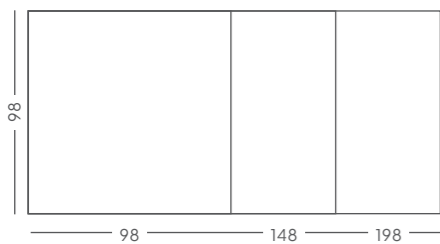

Unframed

The edges of the Unframed Whiteboard are neatly cut, which eliminates the need for a frame and gives the board its timeless design. The sleek board has a thickness of 3 mm, but is super strong. The black side contrasts nicely with the white front.

Size	Article number
98 x 98 cm	16200.100
98 x 148 cm	16200.101
98 x 198 cm	16200.102

For custom frameless whiteboards, check chameleonwriting.com.

Unframed Whiteboard, coated steel

- Sleek frameless whiteboard
- Only 3 mm thin, but extremely strong, rigid and break-resistant material
- Coated steel writing surface
- ± 11 mm wall writing surface depth
- Easy assembly
- Can be mounted vertically or horizontally
- Suitable for creating a whiteboard wall with several panels
- Magnetic and dry erasable