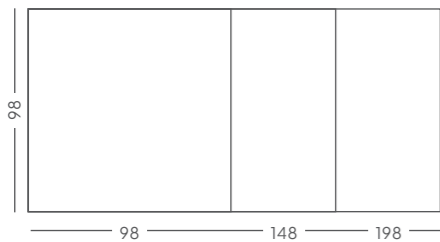

## Unframed

The edges of the Unframed Whiteboard are neatly cut, which eliminates the need for a frame and gives the board its timeless design. The sleek board has a thickness of 7 mm, but is super strong. The black side contrasts nicely with the white front.

Size	Article number
98 x 98 cm	16200.100
98 x 148 cm	16200.101
98 x 198 cm	16200.102

For custom frameless whiteboards, check [chameleonwriting.com](http://chameleonwriting.com).

Unframed Whiteboard, coated steel

- Sleek frameless whiteboard
- Only 4 mm thin, but extremely strong, rigid and break-resistant material
- Coated steel writing surface
- Product made of responsibly certified wood and is plastic-free
- 15 mm wall writing surface depth
- Easy assembly
- Can be mounted vertically or horizontally
- Suitable for creating a whiteboard wall with several panels
- Magnetic and dry erasable