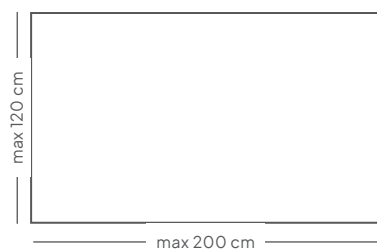

Prikbord bulletin, Float, frameless

- Bulletin (cork linoleum) pin surface
- Bulletin is made entirely of natural materials, of which 45% are recycled.
- Thanks to its self-healing properties the pin holes seal themselves, which makes the board suitable for intensive use.
- The pinboard surface has bacteriostatic properties.
- Frameless
- The slanted sides of this pin board make the panel seem to float in front of the wall.
- Including mounting materials.
- Can be mounted both horizontally as well as vertically.