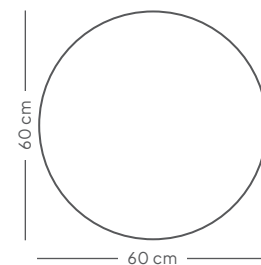

- Bulletin (cork linoleum) pin surface
- Bulletin is made entirely of natural materials, of which 45% are recycled.
- Thanks to its self-healing properties the pin holes seal themselves, which makes the board suitable for intensive use.
- The pinboard surface has bacteriostatic properties.
- Frameless
- Including magnetic mounting system