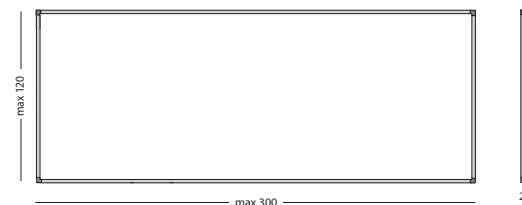

Made of wood from responsibly managed forests

Bulletin is made of linseed oil, natural cork and pine resin, among other things.

Dimensions	Article number				
	Grey	Blue	Black	Red	Orange
120 x 300 cm	11204.126	11204.320	11204.300	11204.340	11204.360
120 x 240 cm	11204.120	11204.321	11204.301	11204.341	11204.361
120 x 180 cm	11204.121	11204.322	11204.302	11204.342	11204.362
90 x 180 cm	11204.122	11204.323	11204.303	11204.343	11204.363
90 x 120 cm	11204.123	11204.324	11204.304	11204.344	11204.364
60 x 90 cm	11204.124	11204.325	11204.305	11204.345	11204.365
45 x 60 cm	11204.125	11204.326	11204.306	11204.346	11204.366

Pinboard Bulletin, Softline 16 mm

- Bulletin (cork linoleum) pin surface
- Bulletin is made entirely of natural materials, of which 45% are recycled.
- Thanks to its self-healing properties the pin holes seal themselves, which makes the board suitable for intensive use.
- The pinboard surface has bacteriostatic properties.
- Anodised aluminium frame with plastic corner pieces
- Mounting materials included

Dimensions	Other colours
120 x 300 cm	11204.390 + colour code
120 x 240 cm	11204.391 + colour code
120 x 180 cm	11204.392 + colour code
90 x 180 cm	11204.393 + colour code
90 x 120 cm	11204.394 + colour code
60 x 90 cm	11204.395 + colour code
45 x 60 cm	11204.396 + colour code