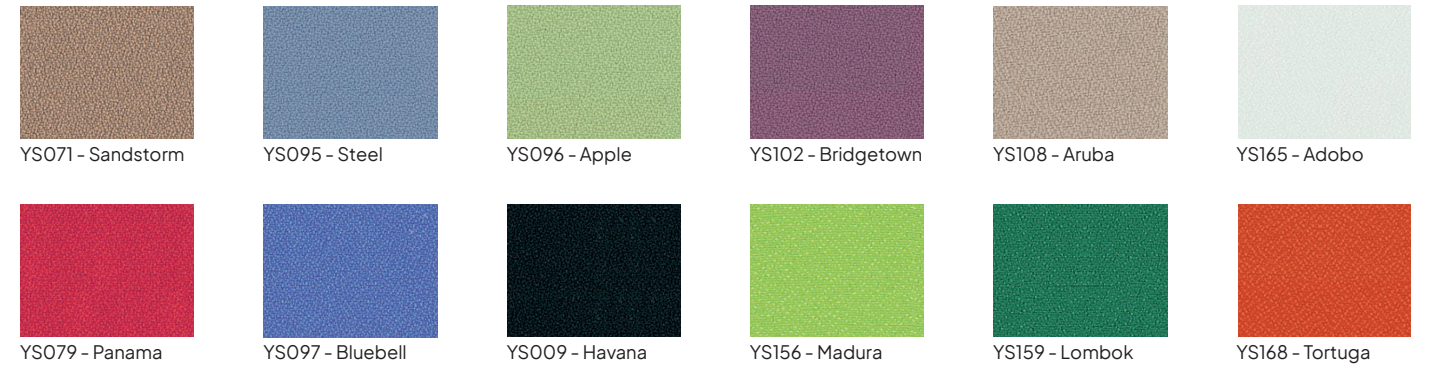

Other colours