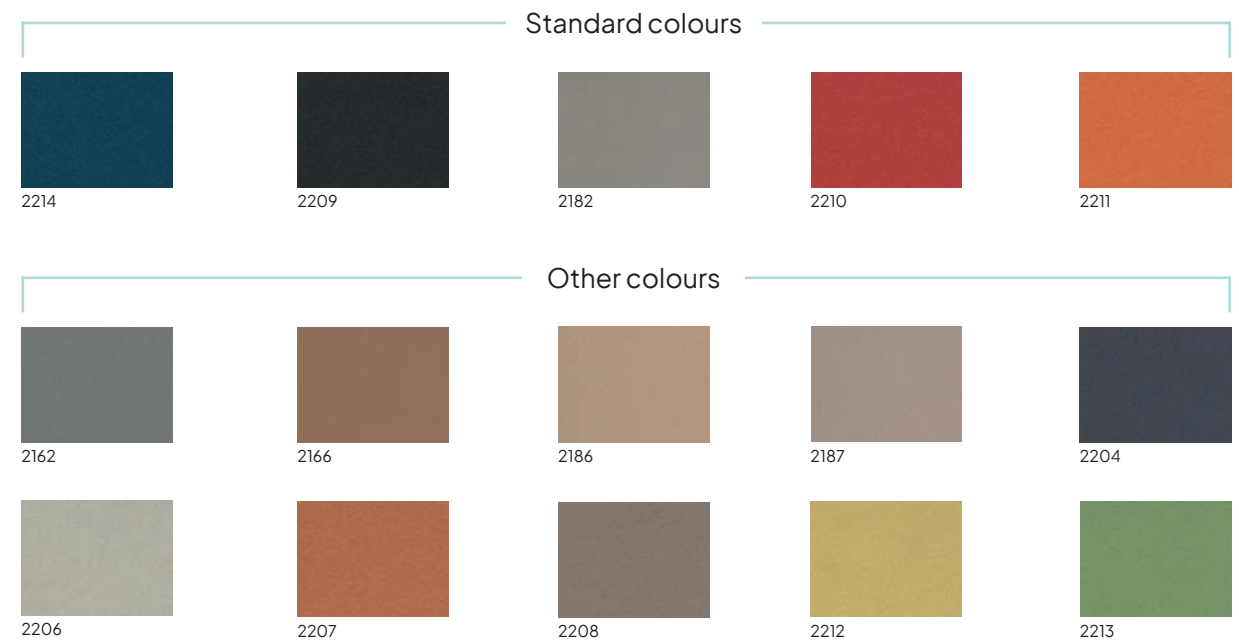

Made of wood from responsibly managed forests

Bulletin is made of linseed oil, natural cork and pine resin, among other things.

Dimensions	Article number				
	Grey	Blue	Black	Red	Orange
120 x 300 cm	11204.126	11204.320	11204.300	11204.340	11204.360
120 x 240 cm	11204.120	11204.321	11204.301	11204.341	11204.361
120 x 180 cm	11204.121	11204.322	11204.302	11204.342	11204.362
90 x 180 cm	11204.122	11204.323	11204.303	11204.343	11204.363
90 x 120 cm	11204.123	11204.324	11204.304	11204.344	11204.364
60 x 90 cm	11204.124	11204.325	11204.305	11204.345	11204.365
45 x 60 cm	11204.125	11204.326	11204.306	11204.346	11204.366

Pinboard Bulletin, Softline 16 mm

- Bulletin (cork linoleum) pin surface
- Bulletin is made entirely of natural materials, of which 45% are recycled.
- Thanks to its self-healing properties the pin holes seal themselves, which makes the board suitable for intensive use.
- The pinboard surface has bacteriostatic properties.
- Anodised aluminium frame with plastic corner pieces
- Mounting materials included

Dimensions	Other colours
120 x 300 cm	11204.390 + colour code
120 x 240 cm	11204.391 + colour code
120 x 180 cm	11204.392 + colour code
90 x 180 cm	11204.393 + colour code
90 x 120 cm	11204.394 + colour code
60 x 90 cm	11204.395 + colour code
45 x 60 cm	11204.396 + colour code