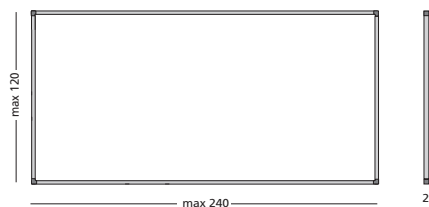

Dimensions	Article number
120 x 240 cm	11204.110
120 x 180 cm	11204.111
90 x 180 cm	11204.115
90 x 120 cm	11204.112
60 x 90 cm	11204.113
45 x 60 cm	11204.114

Pinboard cork, Softline 16 mm

- Pin surface is organic cork with a natural warm beige colour.
- Suitable for very intensive and long-term use
- Anodised aluminium frame with plastic corner pieces
- Mounting materials included

Made of wood from responsibly managed forests