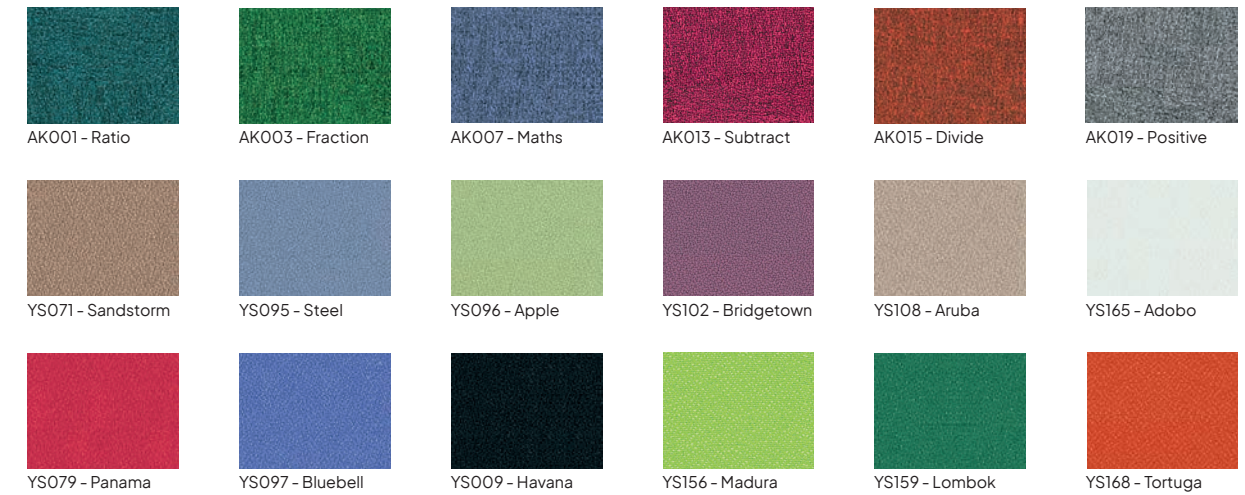

Surfaces	166
Softline 16 mm	170
Frameless pinboards	178
Softline 16 mm Combi	184

Surfaces

1 - Camira Camira is one the most commonly used fabrics in office furnishing. It is used for office chairs, amongst others. Smit Visual uses Camira fabric as a finish for Camira pin boards. We carry no fewer than 18 colours and other colours are available on request.

Standard colours

Other colours

Made of wood from responsibly managed forests

Bulletin is made of linseed oil, natural cork and pine resin, among other things.

Dimensions	Article number				
	Grey	Blue	Black	Red	Orange
120 x 300 cm	11204.126	11204.320	11204.300	11204.340	11204.360
120 x 240 cm	11204.120	11204.321	11204.301	11204.341	11204.361
120 x 180 cm	11204.121	11204.322	11204.302	11204.342	11204.362
90 x 180 cm	11204.122	11204.323	11204.303	11204.343	11204.363
90 x 120 cm	11204.123	11204.324	11204.304	11204.344	11204.364
60 x 90 cm	11204.124	11204.325	11204.305	11204.345	11204.365
45 x 60 cm	11204.125	11204.326	11204.306	11204.346	11204.366

Article number	Colour code (see p. 177)	Diameter
11601.301	2182	60 cm
11601.304	2187	60 cm
11601.307	2166	60 cm
11601.311	2209	60 cm
11601.314	2162	60 cm
11601.317	2204	60 cm
11601.321	2214	60 cm
11601.324	2206	60 cm
11601.327	2208	60 cm
11601.331	2210	60 cm
11601.334	2212	60 cm
11601.337	2213	60 cm
11601.341	2211	60 cm
11601.344	2207	60 cm
11601.347	2186	60 cm

Size	Article number				
	Grey	Black	Red	Blue	Orange
120x200 cm	2182	2209	2210	2214	2211
60x200 cm	11601.403	11601.413	11601.423	11601.433	11601.443
120x180 cm	11601.404	11601.414	11601.424	11601.434	11601.444
90x120 cm	11601.402	11601.412	11601.422	11601.432	11601.442
60x120 cm	11601.401	11601.411	11601.421	11601.431	11601.441
60x90 cm	11601.400	11601.410	11601.420	11601.430	11601.440