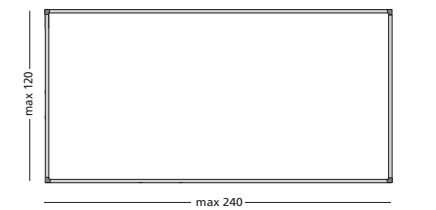

- Pinboard surface of 100% recycled, high-quality Camira fabric
- The Camira fabric is colourfast, durable, anti-lint, flame-resistant, washable and environmentally friendly
- Suitable for normal to fairly intensive use
- Anodised aluminium frame with plastic corner pieces
- Mounting materials included